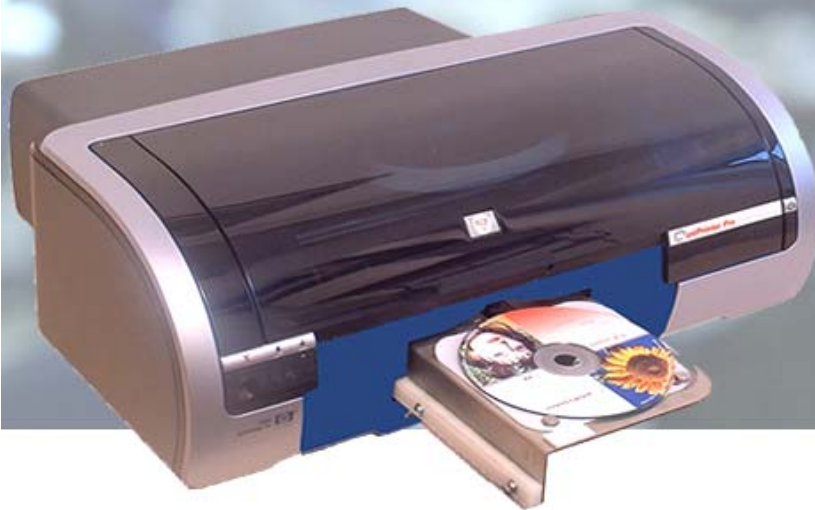

Infiniti inkjet disc printer

4800 dpi PhotoREt quality, direct to disc printing

4 picolitre ink droplets for the sharpest images,
quickest drying times and ultra efficiency

Integration possible with CopyPro
autoloader workstations

Easy-to-use software

Durable build quality

Inkjet
Technology by  invent

The Infiniti brings professional print quality to in-house printing of CD's and DVD's, delivering outstanding photo-quality images directly onto the surface of inkjet discs, enabling users to choose backgrounds or images that best portray their organisation or disc content. The included 'CD painter' software promotes greater creativity.

The Infiniti features HP's unique PhotoREt IV colour-layering technology which is able to deliver vivid, true to life images. PhotoREt IV can deliver 289 levels of shade for each colour and offers a complete palette in excess of 1.2 million colours. The outstanding print quality is also achieved through the special drawer mechanism, which holds the discs in place to such a high degree of accuracy, that the sharpest inkjet disc printing can take place.

The Infiniti boasts a unique interface making it the easiest to use and most accurate CD/DVD printer by far. The Disc Mask ensures precision printing of designs time after time and the quick and simple calibration process ensures perfect layout. As a desktop printing solution, the Infiniti is ideally suited for the low to medium volume small business user. The Infiniti can be easily integrated with a CopyPro MiniMax or ProMax series autoloaders...